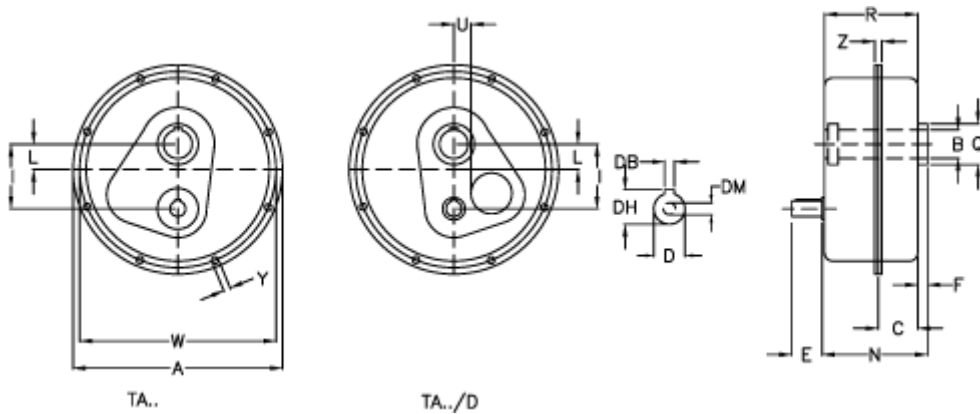

Data Sheet

Article number: 2948040100045

Description: Shaft mount. speed reducer
TA 40.45D i=10 without lubrication

Measures

a	= 322	E = 50	W	= 302
B G7	= 45	F = 11	Weight (kg)	= 28
C	= 57	I = 112	Y	= 8.5
DB	= 8	L = 30	Z	= 20.5
Description	= TA 40.45D	N = 150.0		
DH	= 27.0	Q = 60		
D h6	= 24	R = 144.0		
DM	= M8	U = 22		